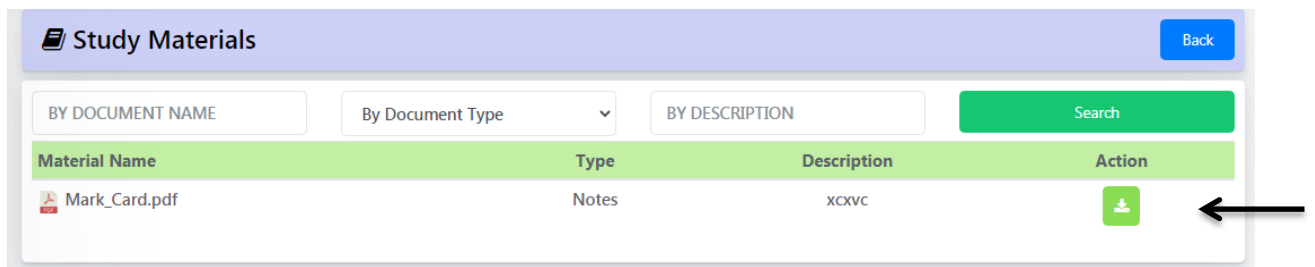

- **Study Material Page**