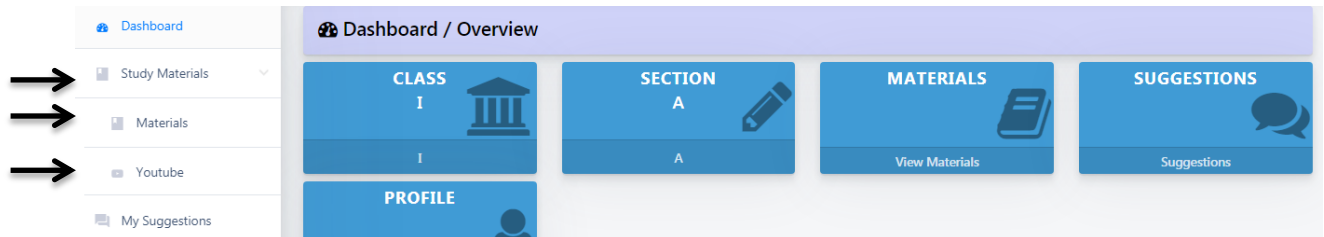

- Click on Study Material Menu. Where you can get pdf notes, e-book, question paper in Materials Sub Menu and you can get subject related videos in YouTube Sub menu.