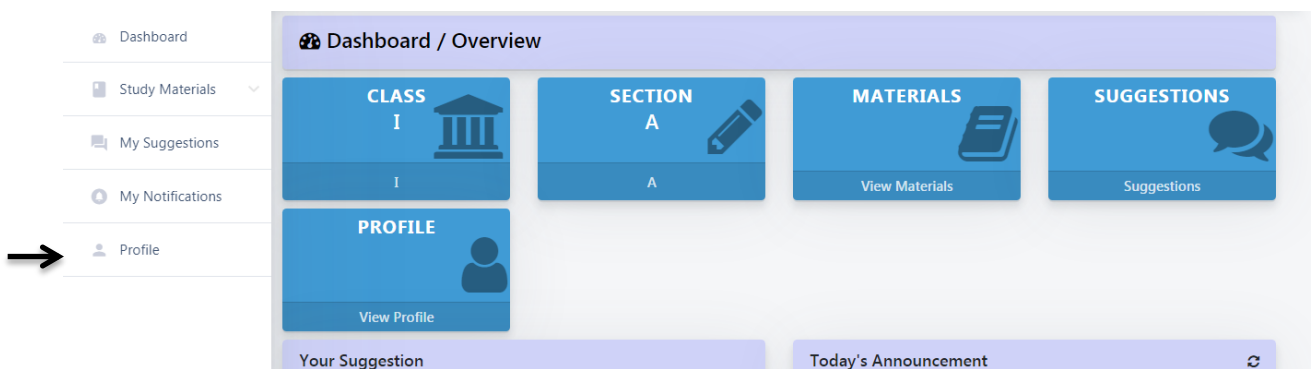

- Click on Study Material Menu. Where you can get pdf notes, e-book, question paper in Materials Sub Menu and you can get subject related videos in YouTube Sub menu.

- **Study Material Page**

- In Action Column, You can download the notes, pdf notes, e-book, question paper with download button

- **YouTube Page**

- In Action Column, You can watch the video with eye button.

- Click on My Suggestions Menu.

- My Suggestions Page

- Here you can view the replies or message that you sent.
- Select From Parent or From Student option, and type the message. Click on Send Button to send the message.
- Click on Profile Menu.

- **Profile Page**

My Profile Back

Personal Family Academic

Name :
Religion : | | | | |
Nationality : **Not Updated**
Caste : SC
Sub Caste : **Not Updated**
Category : **Not Updated**
Permanent Address : #