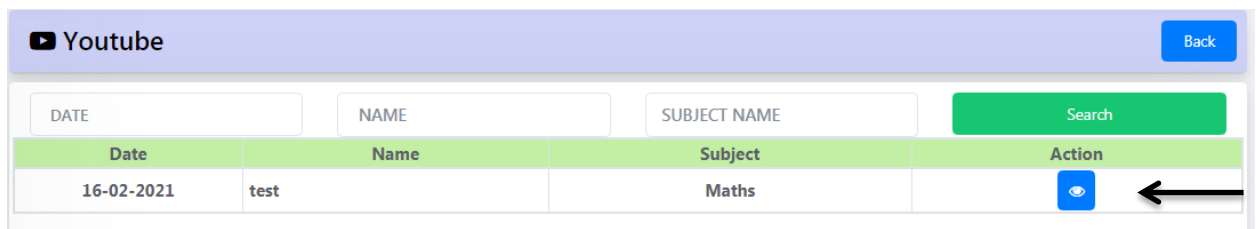

- You can send Message or Suggestion through the Your Suggestion Card.
- Select From Parent or From Student option, and type the message then click on Send Message Button to send the message.
- In News Feed Card you can get school related news.
- In Today's Announcement card you can get the Announcement.
- Current days Event/Upcoming Events shown in Event Calendar Card.

- Click on Study Material Menu. Where you can get pdf notes, e-book, question paper in Materials Sub Menu and you can get subject related videos in YouTube Sub menu.

- **Study Material Page**

- In Action Column, You can download the notes, pdf notes, e-book, question paper with download button

- **YouTube Page**

- In Action Column, You can watch the video with eye button.

- Click on My Suggestions Menu.

- My Suggestions Page

- Here you can view the replies or message that you sent.
- Select From Parent or From Student option, and type the message. Click on Send Button to send the message.
- Click on Profile Menu.