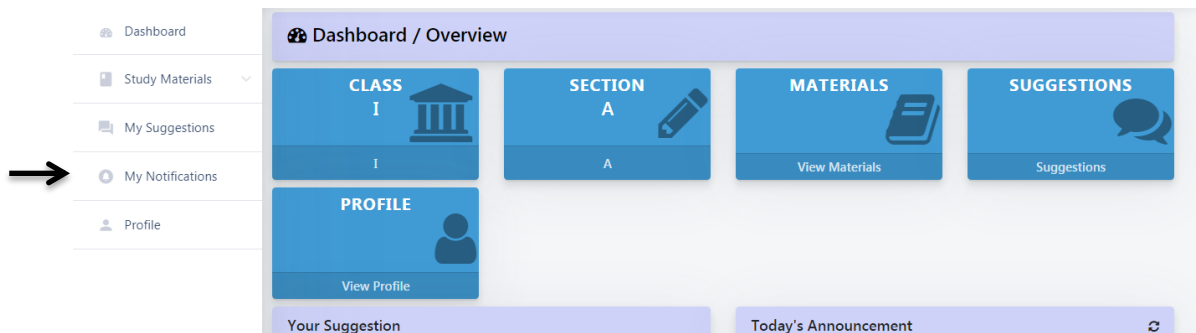

- You can send Message or Suggestion through the Your Suggestion Card.
- Select From Parent or From Student option, and type the message then click on Send Message Button to send the message.
- In News Feed Card you can get school related news.
- In Today's Announcement card you can get the Announcement.
- Current days Event/Upcoming Events shown in Event Calendar Card.

- Click on Study Material Menu. Where you can get pdf notes, e-book, question paper in Materials Sub Menu and you can get subject related videos in YouTube Sub menu.

- **Study Material Page**

- In Action Column, You can download the notes, pdf notes, e-book, question paper with download button

- **YouTube Page**

- In Action Column, You can watch the video with eye button.

- Click on My Suggestions Menu.

- My Suggestions Page

- Here you can view the replies or message that you sent.
- Select From Parent or From Student option, and type the message. Click on Send Button to send the message.
- Click on Profile Menu.